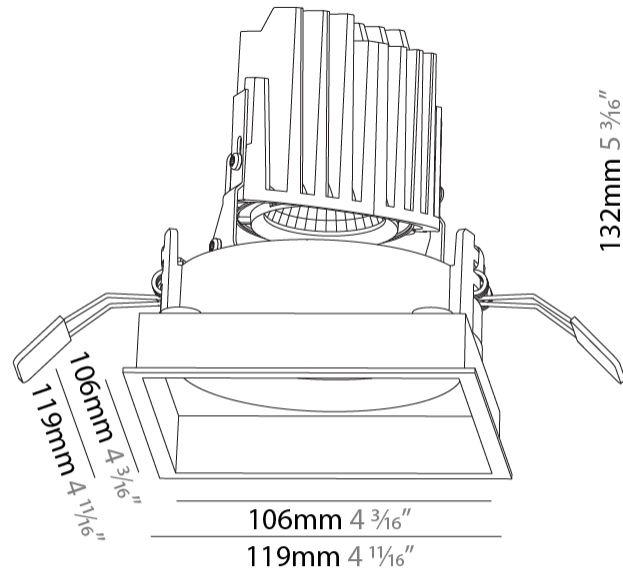

GENERAL

Series: Bioniq
Subseries: Bioniq Square Adjustable
Brand: Prolicht
Division: Architectural
Mounting Type: Recessed
Mounting Location: Ceiling
Subcategory: Downlight

PHYSICAL

Shape: Square
Length (mm): 119
Length (in): 4 11/16
Width (mm): 119
Width (in): 4 11/16
Depth (mm): 132
Depth (in): 5 3/16
Min. Recessing Depth (mm): 150
Min. Recessing Depth (in): 5 7/8
Light Distribution: Adjustable / Downlight
Weight (kg): 0.544
Weight (lbs): 1.2
Fixture Finish: SSR / BKV / CWI / CRY / HAB / UFT / ITA / RUA / FTG / MYG / LOD / PUS / FRO / FUP / KIA / POP / BLS / SPG / MEY / GOH / GUM / CHC / COM / ABZ / JAG / OBR / MOS / ROR
Fixture Material: Aluminum Die Cast
Cut-out Measurements: 114mm / 4 1/2" x 114mm / 4 1/2"

ELECTRICAL

Lamp Type: LED (Zhaga Standard)
Total Output Wattage (W): 15
Dimming: Dali Dimming
Driver Included: No
Driver Location: Recessed Housing
Driver Type: Constant Current - 120Vac
Housing: See components
Input Voltage (V): 120
Constant Current (MA): 350

LED

Number of LEDs: 1
Color Temperature (°K): Warm Dim
Max. Delivered Lumen (lm): 760
Nominal Lumen (lm): 1140
CRI: >90 CRI
Lamp Life (hrs): 50000

OPTICAL

Reflector: 20 / 40 / 60
Adjustability: Rotational 355°; Tilt 30°

RATINGS AND CERTIFICATIONS

Certified By: Certified for North American Standards
IP rating: IP20