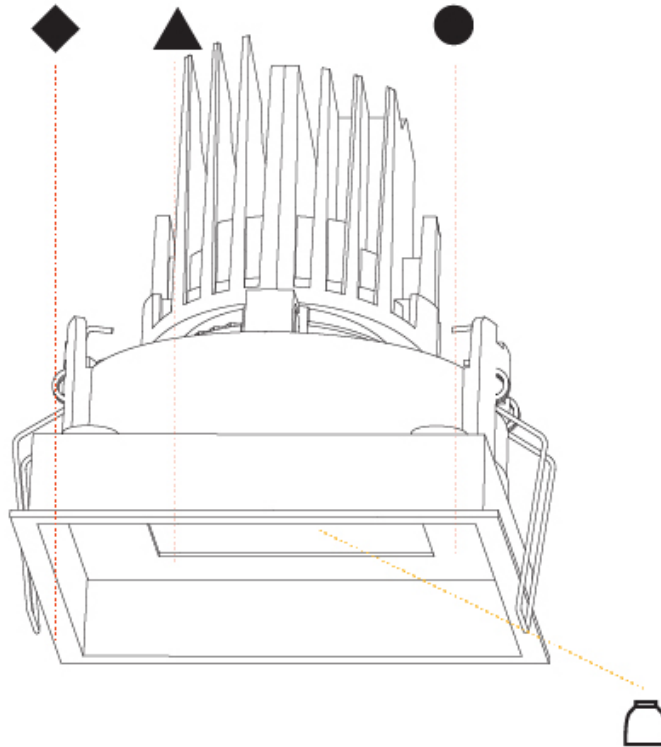

BIONIQ SQUARE ADJUSTABLE COMFORT RECESSED

A35551-

PROJECT	_____
TYPE	_____
SPECIFIER	_____
QUANTITY	_____
DATE	_____

A