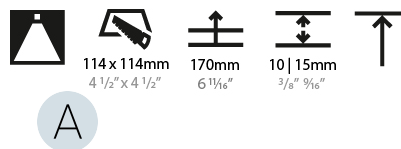

GENERAL

Series: Bioniq
Subseries: Bioniq Square Deep
Brand: Prolicht
Division: Architectural
Mounting Type: Recessed
Mounting Location: Ceiling
Subcategory: Downlight

PHYSICAL

Shape: Square
Length (mm): 119
Length (in): 4 11/16
Width (mm): 119
Width (in): 4 11/16
Depth (mm): 150
Depth (in): 5 7/8
Ceiling Thickness (mm): 10 / 12.5 / 15
Ceiling Thickness (in): 3/8 or 1/2 or 9/16
Min. Recessing Depth (mm): 170
Min. Recessing Depth (in): 6 11/16
Light Distribution: Downlight
Weight (kg): 0.592
Weight (lbs): 1.31
Fixture Finish: SSR / BKV / CWI / CRY / HAB / UFT / ITA / RUA / FTG / MYG / LOD / PUS / FRO / FUP / KIA / POP / BLS / SPG / MEY / GOH / GUM / CHC / COM / ABZ / JAG / OBR / MOS / ROR
Fixture Material: Aluminum Die Cast
Cut-out Measurements: 114mm / 4 1/2" x 114mm / 4 1/2"

ELECTRICAL

Lamp Type: LED (Zhaga Standard)
Total Output Wattage (W): 15
Dimming: Dali Dimming
Driver Included: No
Driver Location: Recessed Housing
Driver Type: Constant Current 120Vac
Housing: See components
Input Voltage (V): 120
Constant Current (MA): 350

LED

Number of LEDs: 1
Color Temperature (°K): Warm Dim
Max. Delivered Lumen (lm): 760
Nominal Lumen (lm): 1140
CRI: >90 CRI
Lamp Life (hrs): 50000

OPTICAL

Reflector°: 20 / 40 / 60
Adjustability: Rotational 355°; Tilt 30°

RATINGS AND CERTIFICATIONS

Certified By: Certified for North American Standards
IP rating: IP20